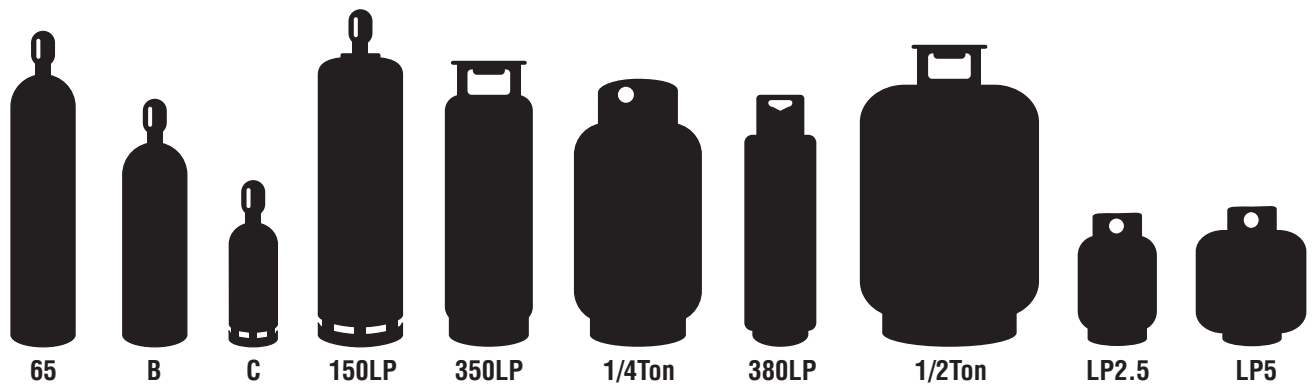

Appendix

Specialty Gas Cylinder Information

High-Pressure

Low-Pressure

C₂H₂

HCl, Bulk Electronic Gases

Cl₂, H₂S, SO₂, CH₃Cl, C₂H₅Cl