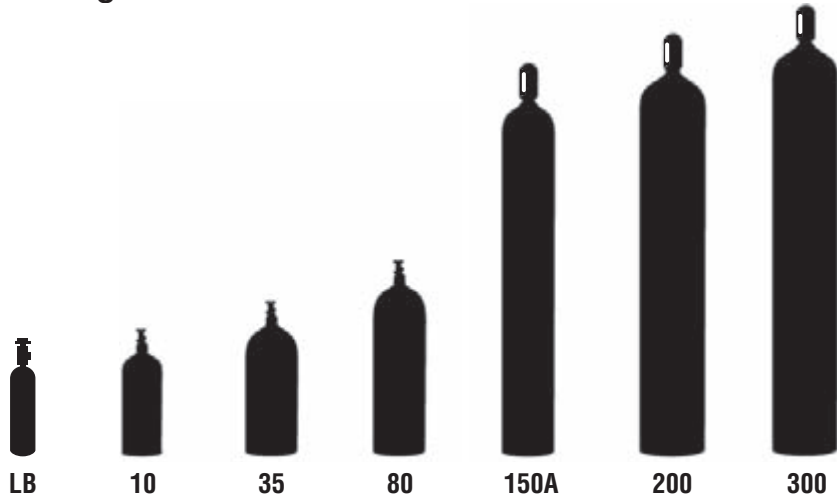

Appendix

Specialty Gas Cylinder Information

High-Pressure

Low-Pressure

C₂H₂

HCl, Bulk Electronic Gases

Cl₂, H₂S, SO₂, CH₃Cl, C₂H₅Cl